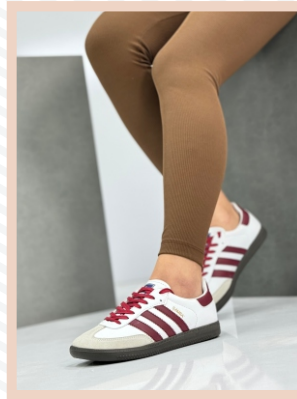

Adidas Samba Model-Product Code:139

- Sizes (Men's): 41-44 cm
- Sizes (Women's): 37-41 cm
- Outsole: PU
- Upper Material: Terry-textured and - Super Suede Macrofoam
- Lining: Turkish Design
- Shoe Box Series: 10 Pairs