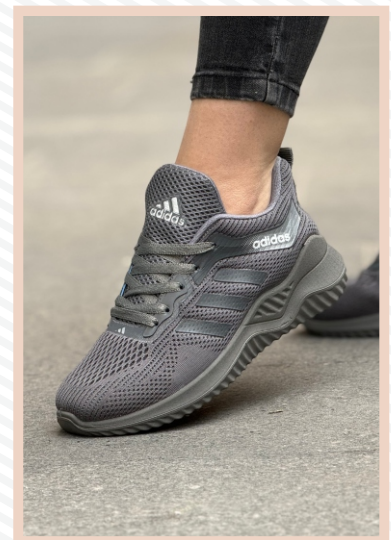

Adidas Spacer Model – Product Code: 129

- Available in men's sizes 41-44, women's sizes 37-40
- Breathable Spacer fabric and embossed TPU upper
- Direct-injected PU sole
- Orthopedic PU insole
- Strobel-stitched construction
- Packed in cartons of 8 pairs