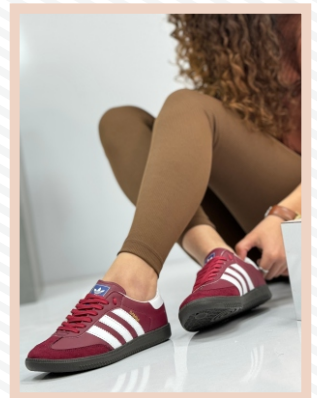

Adidas Samba Model-Product Code:139

- Sizes (Men's): 41-44 cm
- Sizes (Women's): 37-41 cm
- Outsole: PU
- Upper Material: Terry-textured and - Super Suede Macrofoam
- Lining: Turkish Design
- Shoe Box Series: 10 Pairs